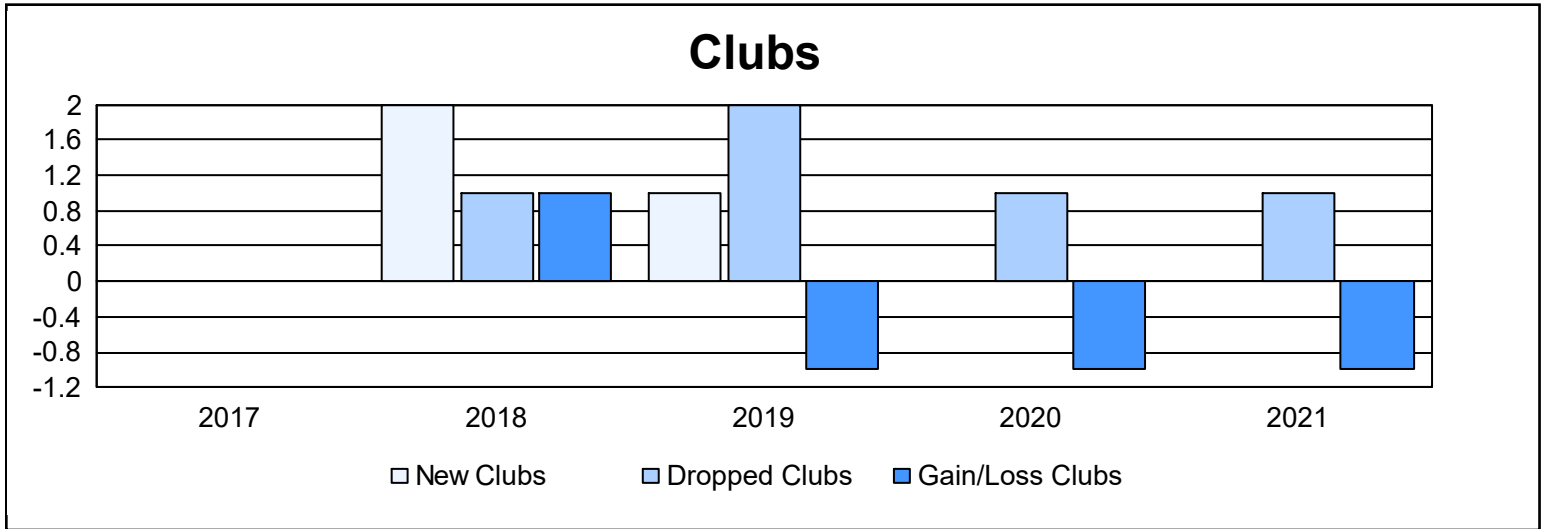

Year	New Clubs	Dropped Clubs	Gain/ Loss Clubs	New Members	Charter Members	Reinstate Members	Transfer Members	Total Member Added	Total Members Dropped	Gain/ Loss Members
2016-2017	0	0	0	134	0	3	7	144	121	23
2017-2018	2	1	1	98	52	3	3	156	200	-44
2018-2019	1	2	-1	89	29	10	12	140	184	-44
2019-2020	0	1	-1	66	1	7	7	81	161	-80
2020-2021	0	1	-1	44	0	8	1	53	151	-98
<b>Average</b>	<b>1</b>	<b>1</b>	<b>0</b>	<b>86</b>	<b>16</b>	<b>6</b>	<b>6</b>	<b>115</b>	<b>163</b>	<b>-49</b>

### Membership Composition June 2021 Cumulative