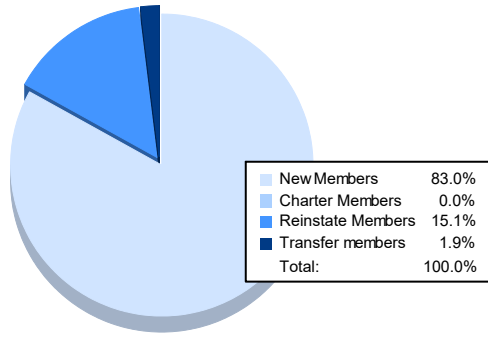

Year	New Clubs	Dropped Clubs	Gain/ Loss Clubs	New Members	Charter Members	Reinstate Members	Transfer Members	Total Member Added	Total Members Dropped	Gain/ Loss Members
2016-2017	0	0	0	134	0	3	7	144	121	23
2017-2018	2	1	1	98	52	3	3	156	200	-44
2018-2019	1	2	-1	89	29	10	12	140	184	-44
2019-2020	0	1	-1	66	1	7	7	81	161	-80
2020-2021	0	1	-1	44	0	8	1	53	151	-98
<b>Average</b>	<b>1</b>	<b>1</b>	<b>0</b>	<b>86</b>	<b>16</b>	<b>6</b>	<b>6</b>	<b>115</b>	<b>163</b>	<b>-49</b>

### Membership Composition June 2021 Cumulative