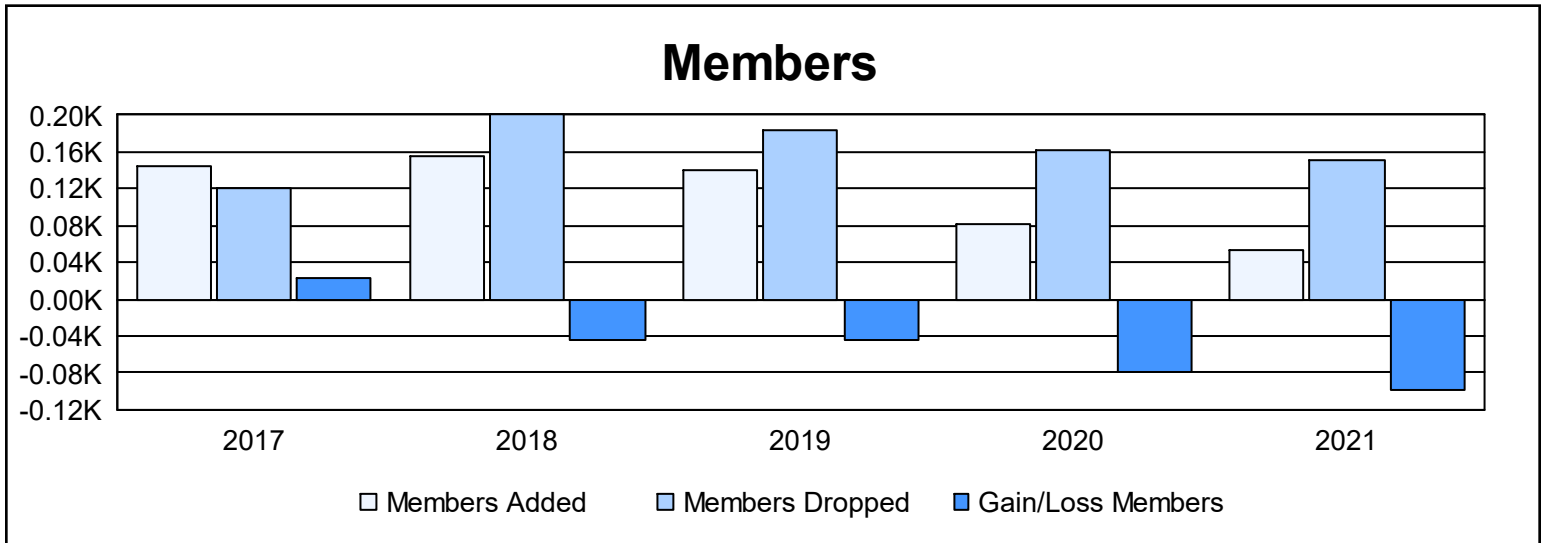

Year	New Clubs	Dropped Clubs	Gain/ Loss Clubs	New Members	Charter Members	Reinstate Members	Transfer Members	Total Member Added	Total Members Dropped	Gain/ Loss Members
2016-2017	0	0	0	134	0	3	7	144	121	23
2017-2018	2	1	1	98	52	3	3	156	200	-44
2018-2019	1	2	-1	89	29	10	12	140	184	-44
2019-2020	0	1	-1	66	1	7	7	81	161	-80
2020-2021	0	1	-1	44	0	8	1	53	151	-98
<b>Average</b>	<b>1</b>	<b>1</b>	<b>0</b>	<b>86</b>	<b>16</b>	<b>6</b>	<b>6</b>	<b>115</b>	<b>163</b>	<b>-49</b>

### Membership Composition June 2021 Cumulative